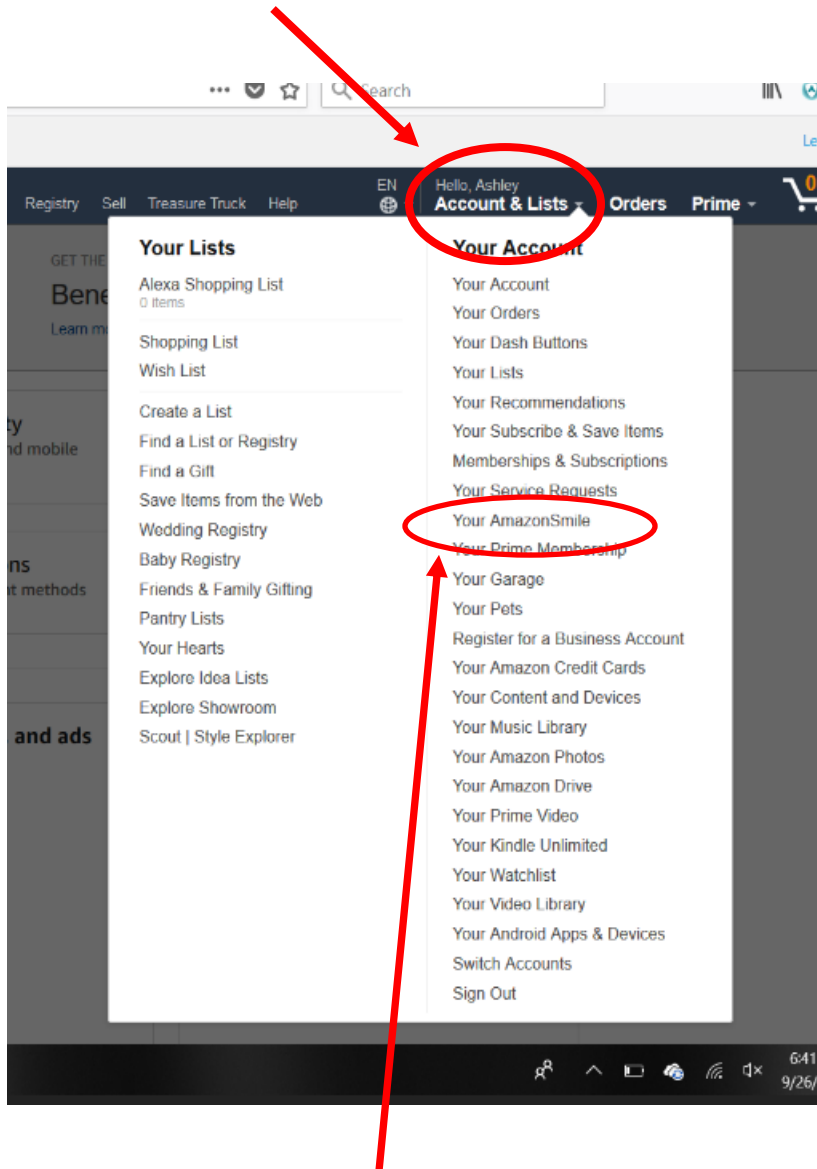

AmazonSmile is the same Amazon you know. Same products, same prices, same service.

Support your charitable organization by starting your shopping at smile.amazon.com

Email (phone for mobile accounts)

Password

[Forgot your password?](#)

Sign in

Keep me signed in. [Details](#) ▾

New to Amazon?

Create your Amazon account

2. The following page will appear. Click here to create a new Amazon account if you do not already have one. Skip this step if you already have an Amazon account and sign in above with your email (or phone number) and password.

3. Click on "Account & Lists" so this drop down list will appear.

4. Next click on "Your AmazonSmile".

5. Click Change your charity.

The screenshot shows the top navigation bar of an Amazon account page. The header includes a search bar, the text "The Marvelous Ma", and navigation links for "Registry", "Sell", "Treasure Truck", and "Help". The user's account information is displayed as "EN Hello, Ashley Account & Lists". Below the header, the section "Your current charity" is visible, featuring a "Change charity" button. The current charity listed is "Menarch Elementary School PTA".