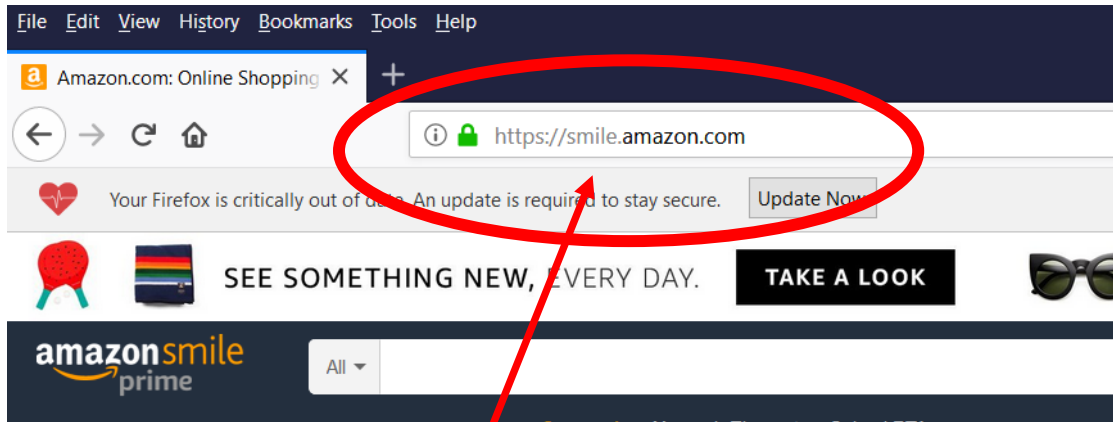

Creating Amazon Smile Account:

1. Go to this web address to pull up the Amazon Smile Webpage.

You shop. Amazon gives.

Amazon donates 0.5% of the price of your eligible AmazonSmile purchases to the charitable organization of your choice.