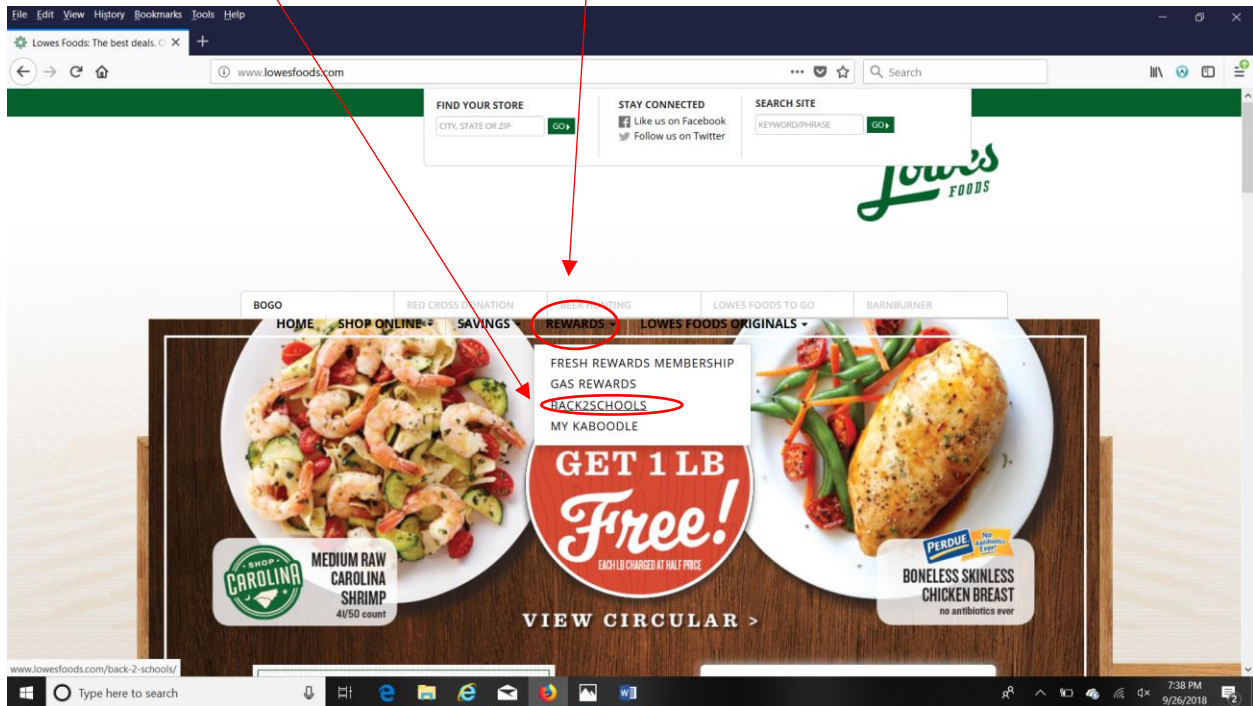

Lowes Foods School Rewards Program

1. At Lowes Foods website click on "Rewards" drop down tab and then click on "back2schools"

2. Next click on “link your school to your card”. You must have a Lowes reward card to sign up for rewards for your school.

With Cart to Class, Lowes Foods will give up to a quarter of a million dollars to local schools this year. To participate, enroll up to 3 local schools on your Fresh Rewards card, then each school will be rewarded based on the amount of Lowes Foods Private Label items you purchase. [Click here](#) to see eligible items.