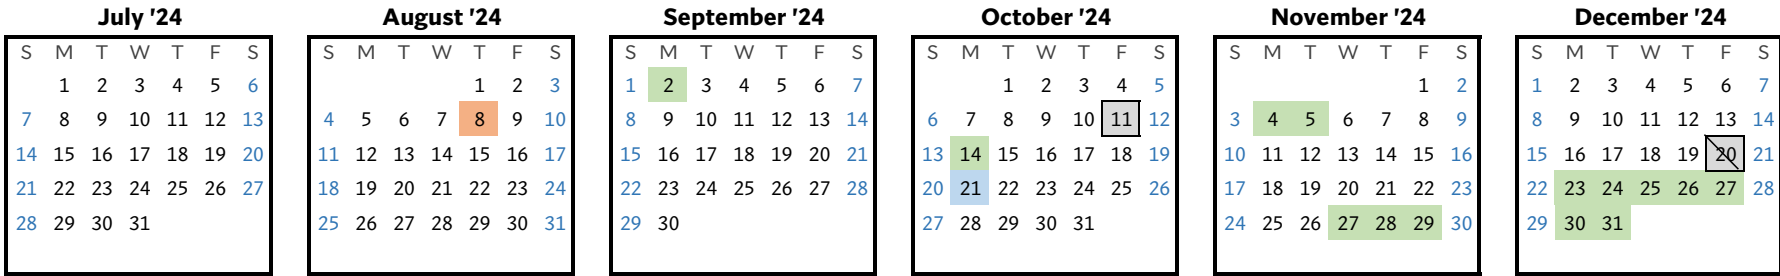

# Langston Charter Middle School Student Calendar

2024-2025

May 29, 2024

This is a year-Round Modified School Calendar in accordance with SC Law Section 59-1-425